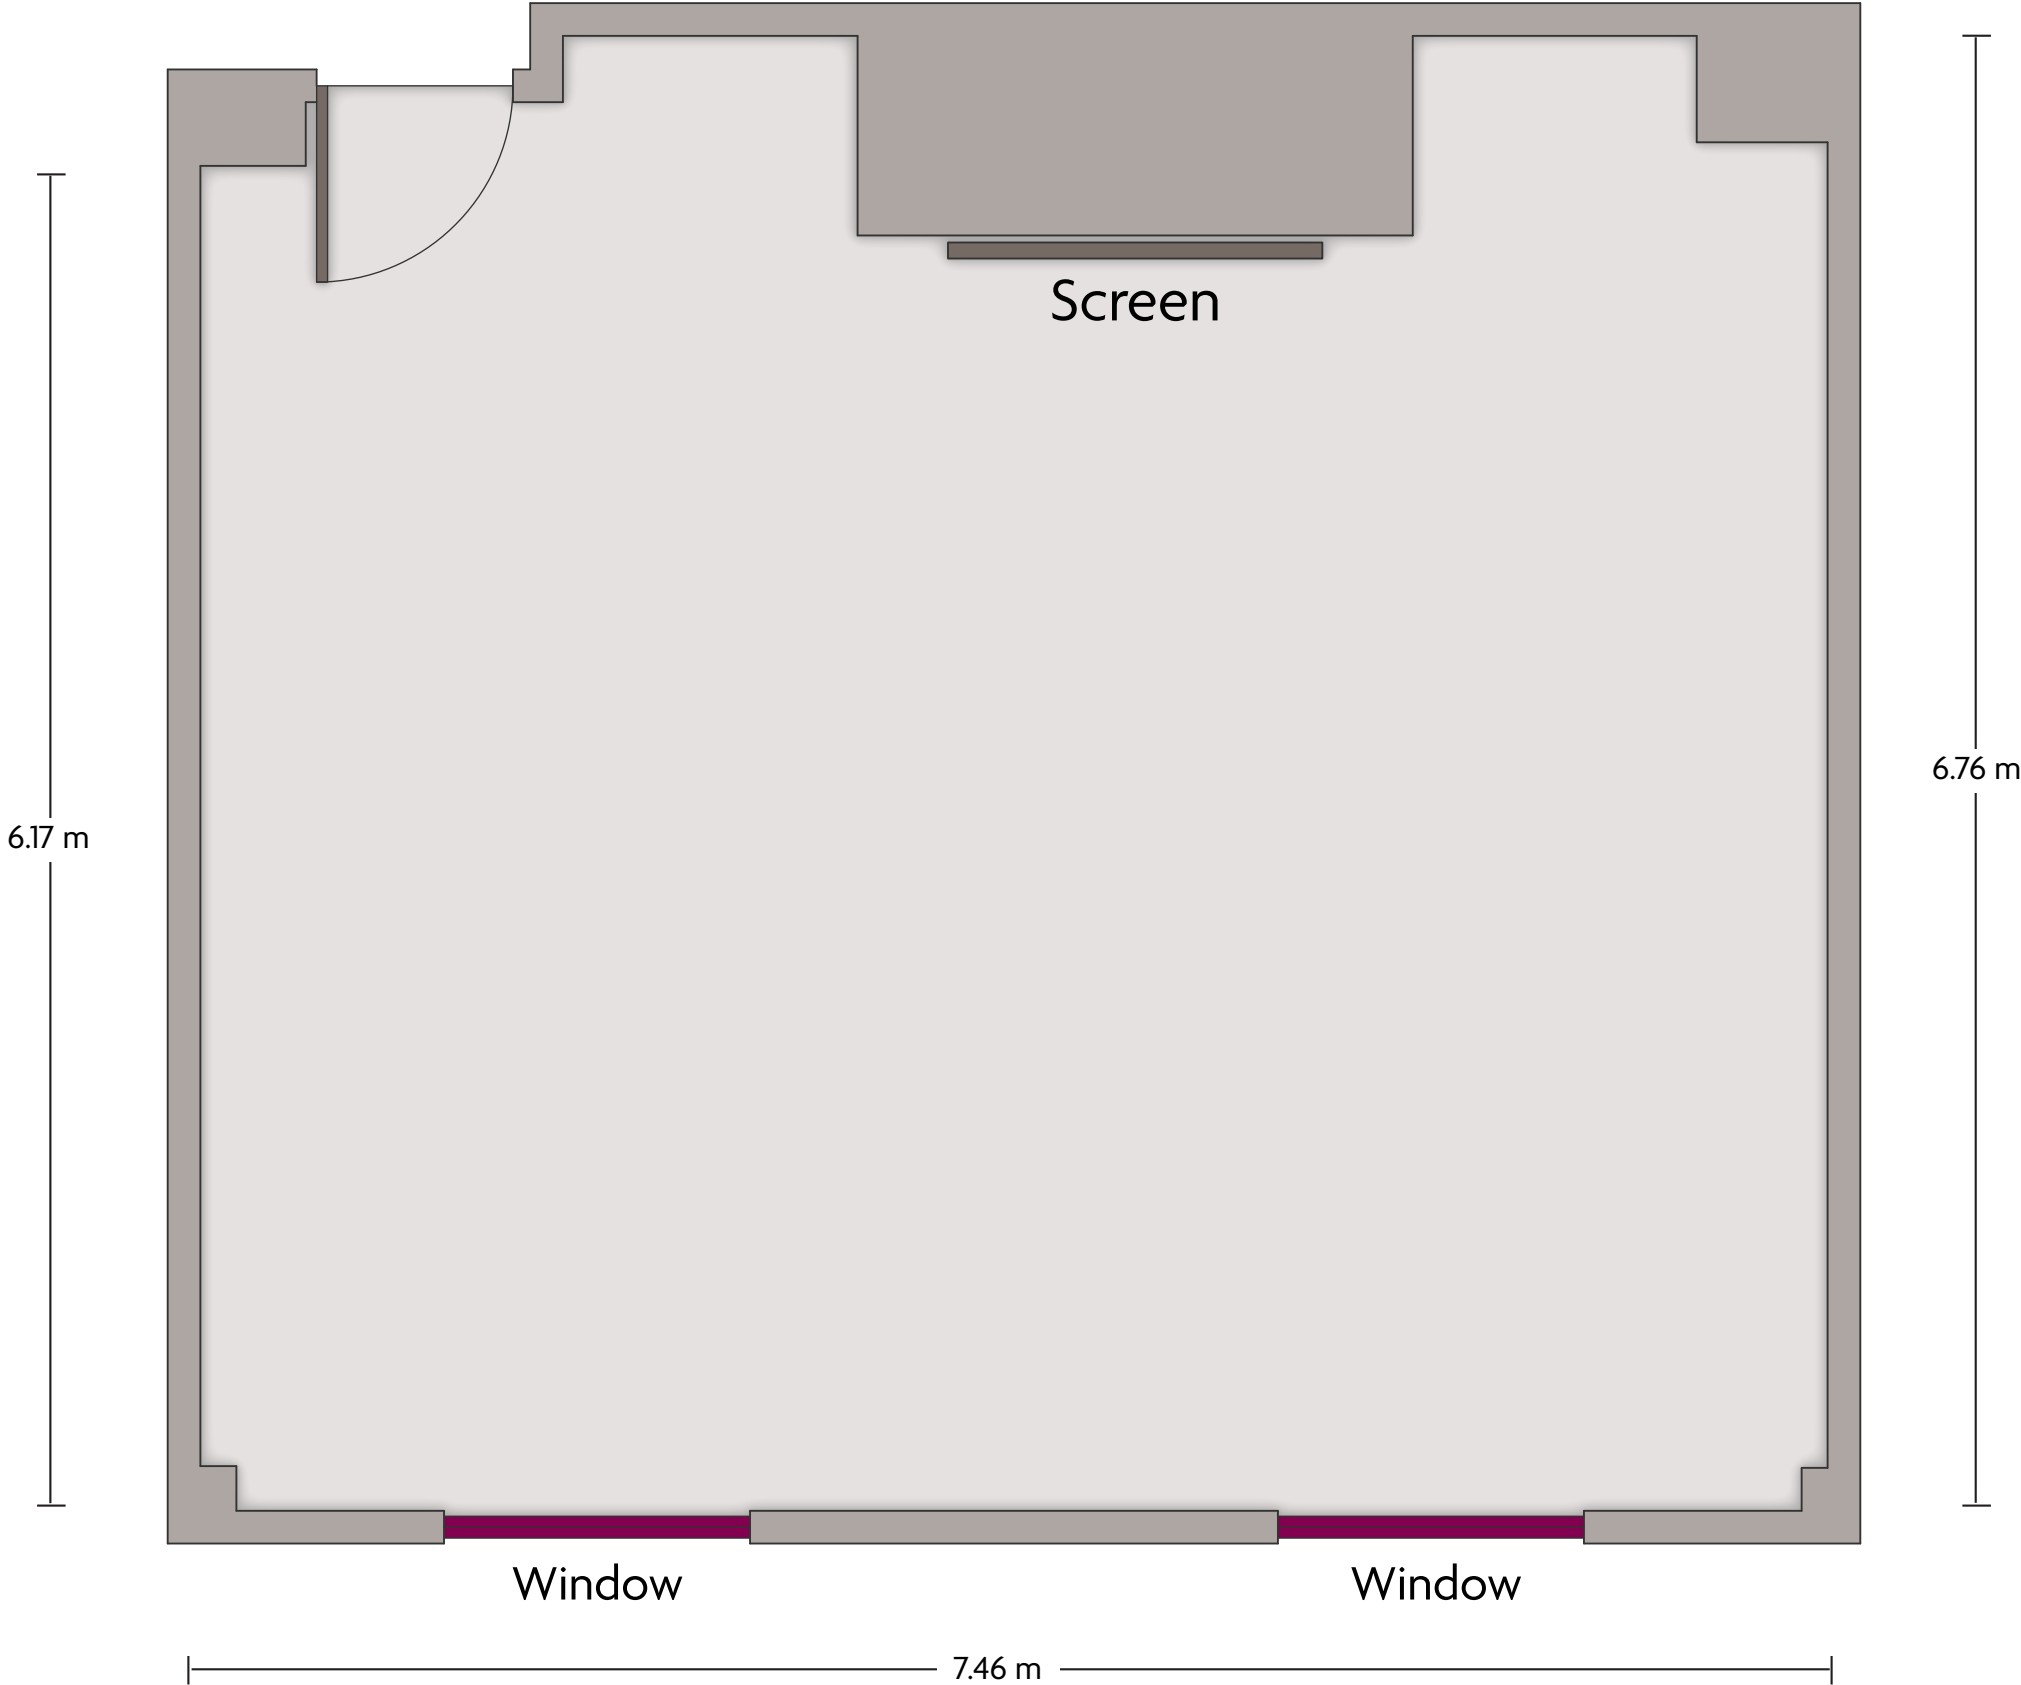

# Crowne Plaza® Liverpool City Centre - Canada Suite

LENGTH: 7.5 m    WIDTH: 6.8 m    HEIGHT: 2.4 m    TOTAL SQUARE METERS: 49 m<sup>2</sup>    MAXIMUM CAPACITY: 34    POWER OUTLETS: 4

St. Nicholas Place, Princes Dock, Pier Head, Liverpool, L3 1QW, UK | 44 (0) 151 243 8000

# Crowne Plaza® Liverpool City Centre - Brunswick Suite

LENGTH: 7.5 m    WIDTH: 6.8 m    HEIGHT: 2.4 m    TOTAL SQUARE METERS: 47.1 m<sup>2</sup>    MAXIMUM CAPACITY: 34    POWER OUTLETS: 4

St. Nicholas Place, Princes Dock, Pier Head, Liverpool, L3 1QW, UK | 44 (0) 151 243 8000

# Crowne Plaza® Liverpool City Centre - HMS Liverpool Boardroom

LENGTH: 6.8 m    WIDTH: 3.73 m    HEIGHT: 2.4 m    TOTAL SQUARE METERS: 24.4 m<sup>2</sup>    MAXIMUM CAPACITY: 12    POWER OUTLETS: 2

St. Nicholas Place, Princes Dock, Pier Head, Liverpool, L3 1QW, UK | 44 (0) 151 243 8000

# Crowne Plaza® Liverpool City Centre - Conference Cafe

LENGTH: 9.7 m    WIDTH: 9.0 m    HEIGHT: 2.4 m    TOTAL SQUARE METERS: 55.1 m<sup>2</sup>    MAXIMUM CAPACITY: 34    POWER OUTLETS: 2

St. Nicholas Place, Princes Dock, Pier Head, Liverpool, L3 1QW, UK | 44 (0) 151 243 8000