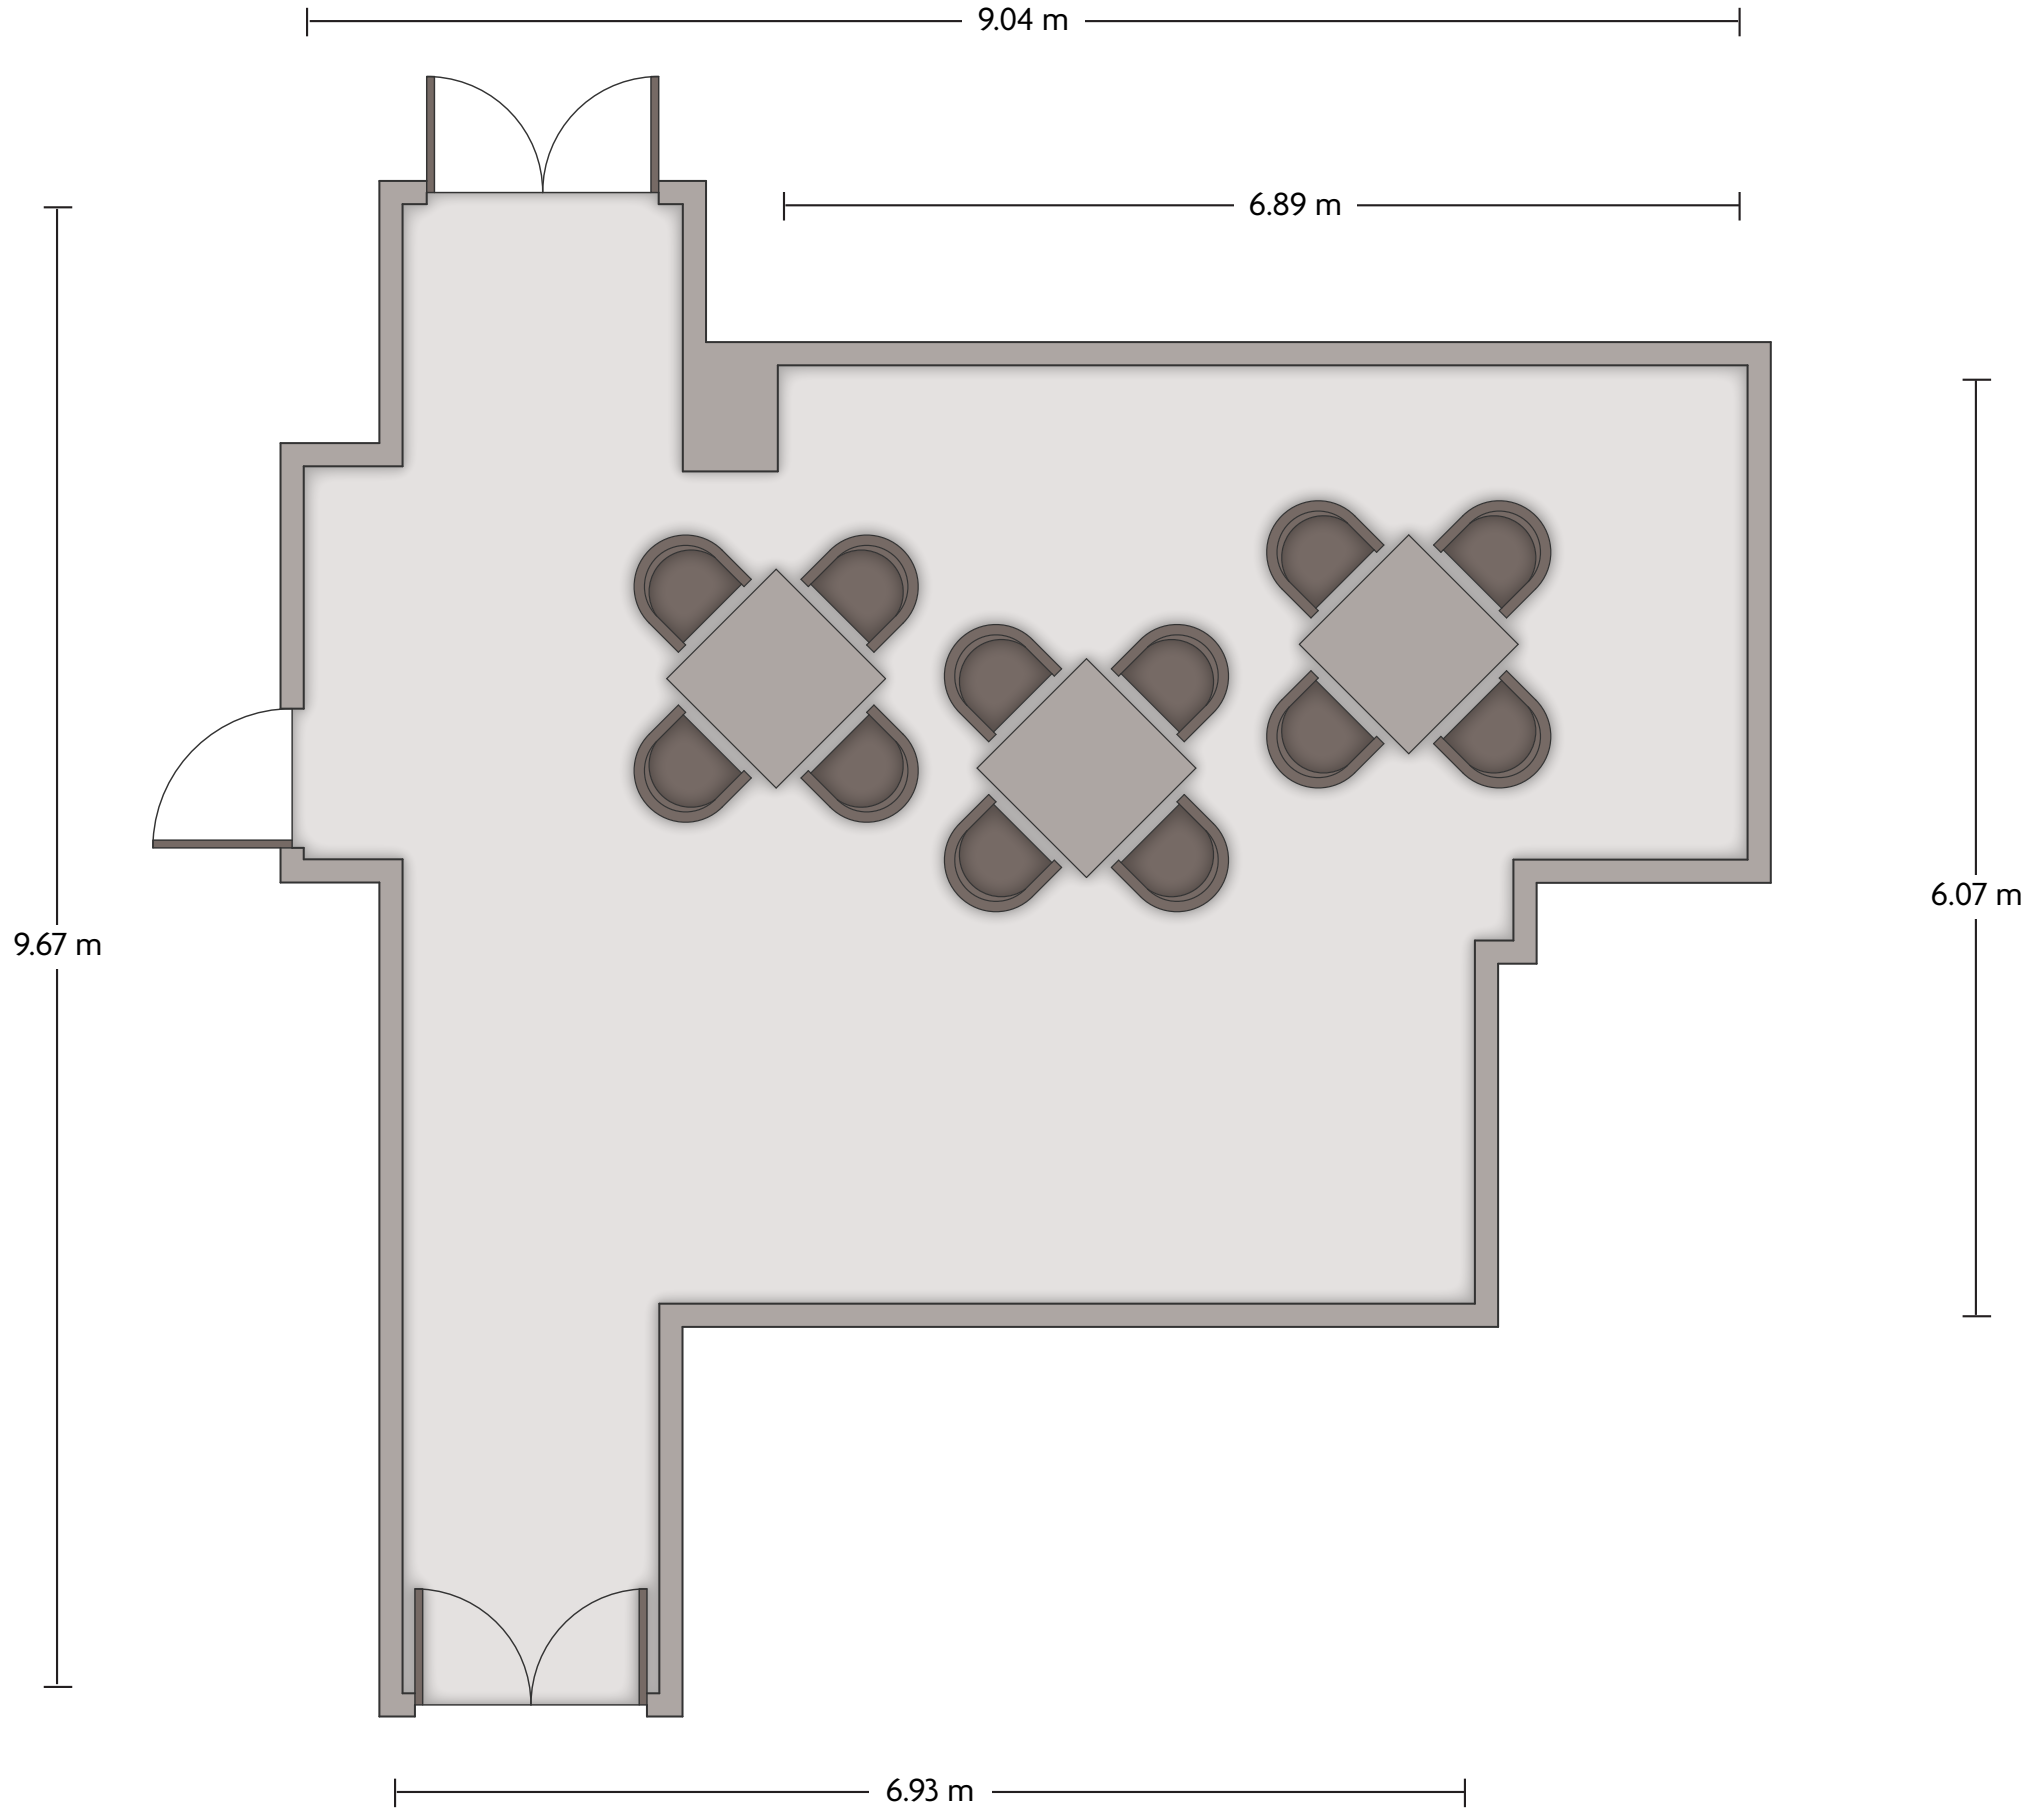

# Crowne Plaza® Liverpool City Centre - Brunswick Suite

LENGTH: 7.5 m    WIDTH: 6.8 m    HEIGHT: 2.4 m    TOTAL SQUARE METERS: 47.1 m<sup>2</sup>    MAXIMUM CAPACITY: 34    POWER OUTLETS: 4

St. Nicholas Place, Princes Dock, Pier Head, Liverpool, L3 1QW, UK | 44 (0) 151 243 8000

\*Multiple layout options available for this space.

# Crowne Plaza® Liverpool City Centre - HMS Liverpool Boardroom

LENGTH: 6.8 m    WIDTH: 3.73 m    HEIGHT: 2.4 m    TOTAL SQUARE METERS: 24.4 m<sup>2</sup>    MAXIMUM CAPACITY: 12    POWER OUTLETS: 2

St. Nicholas Place, Princes Dock, Pier Head, Liverpool, L3 1QW, UK | 44 (0) 151 243 8000

# Crowne Plaza® Liverpool City Centre - Conference Cafe

LENGTH: 9.7 m    WIDTH: 9.0 m    HEIGHT: 2.4 m    TOTAL SQUARE METERS: 55.1 m<sup>2</sup>    MAXIMUM CAPACITY: 34    POWER OUTLETS: 2

St. Nicholas Place, Princes Dock, Pier Head, Liverpool, L3 1QW, UK | 44 (0) 151 243 8000