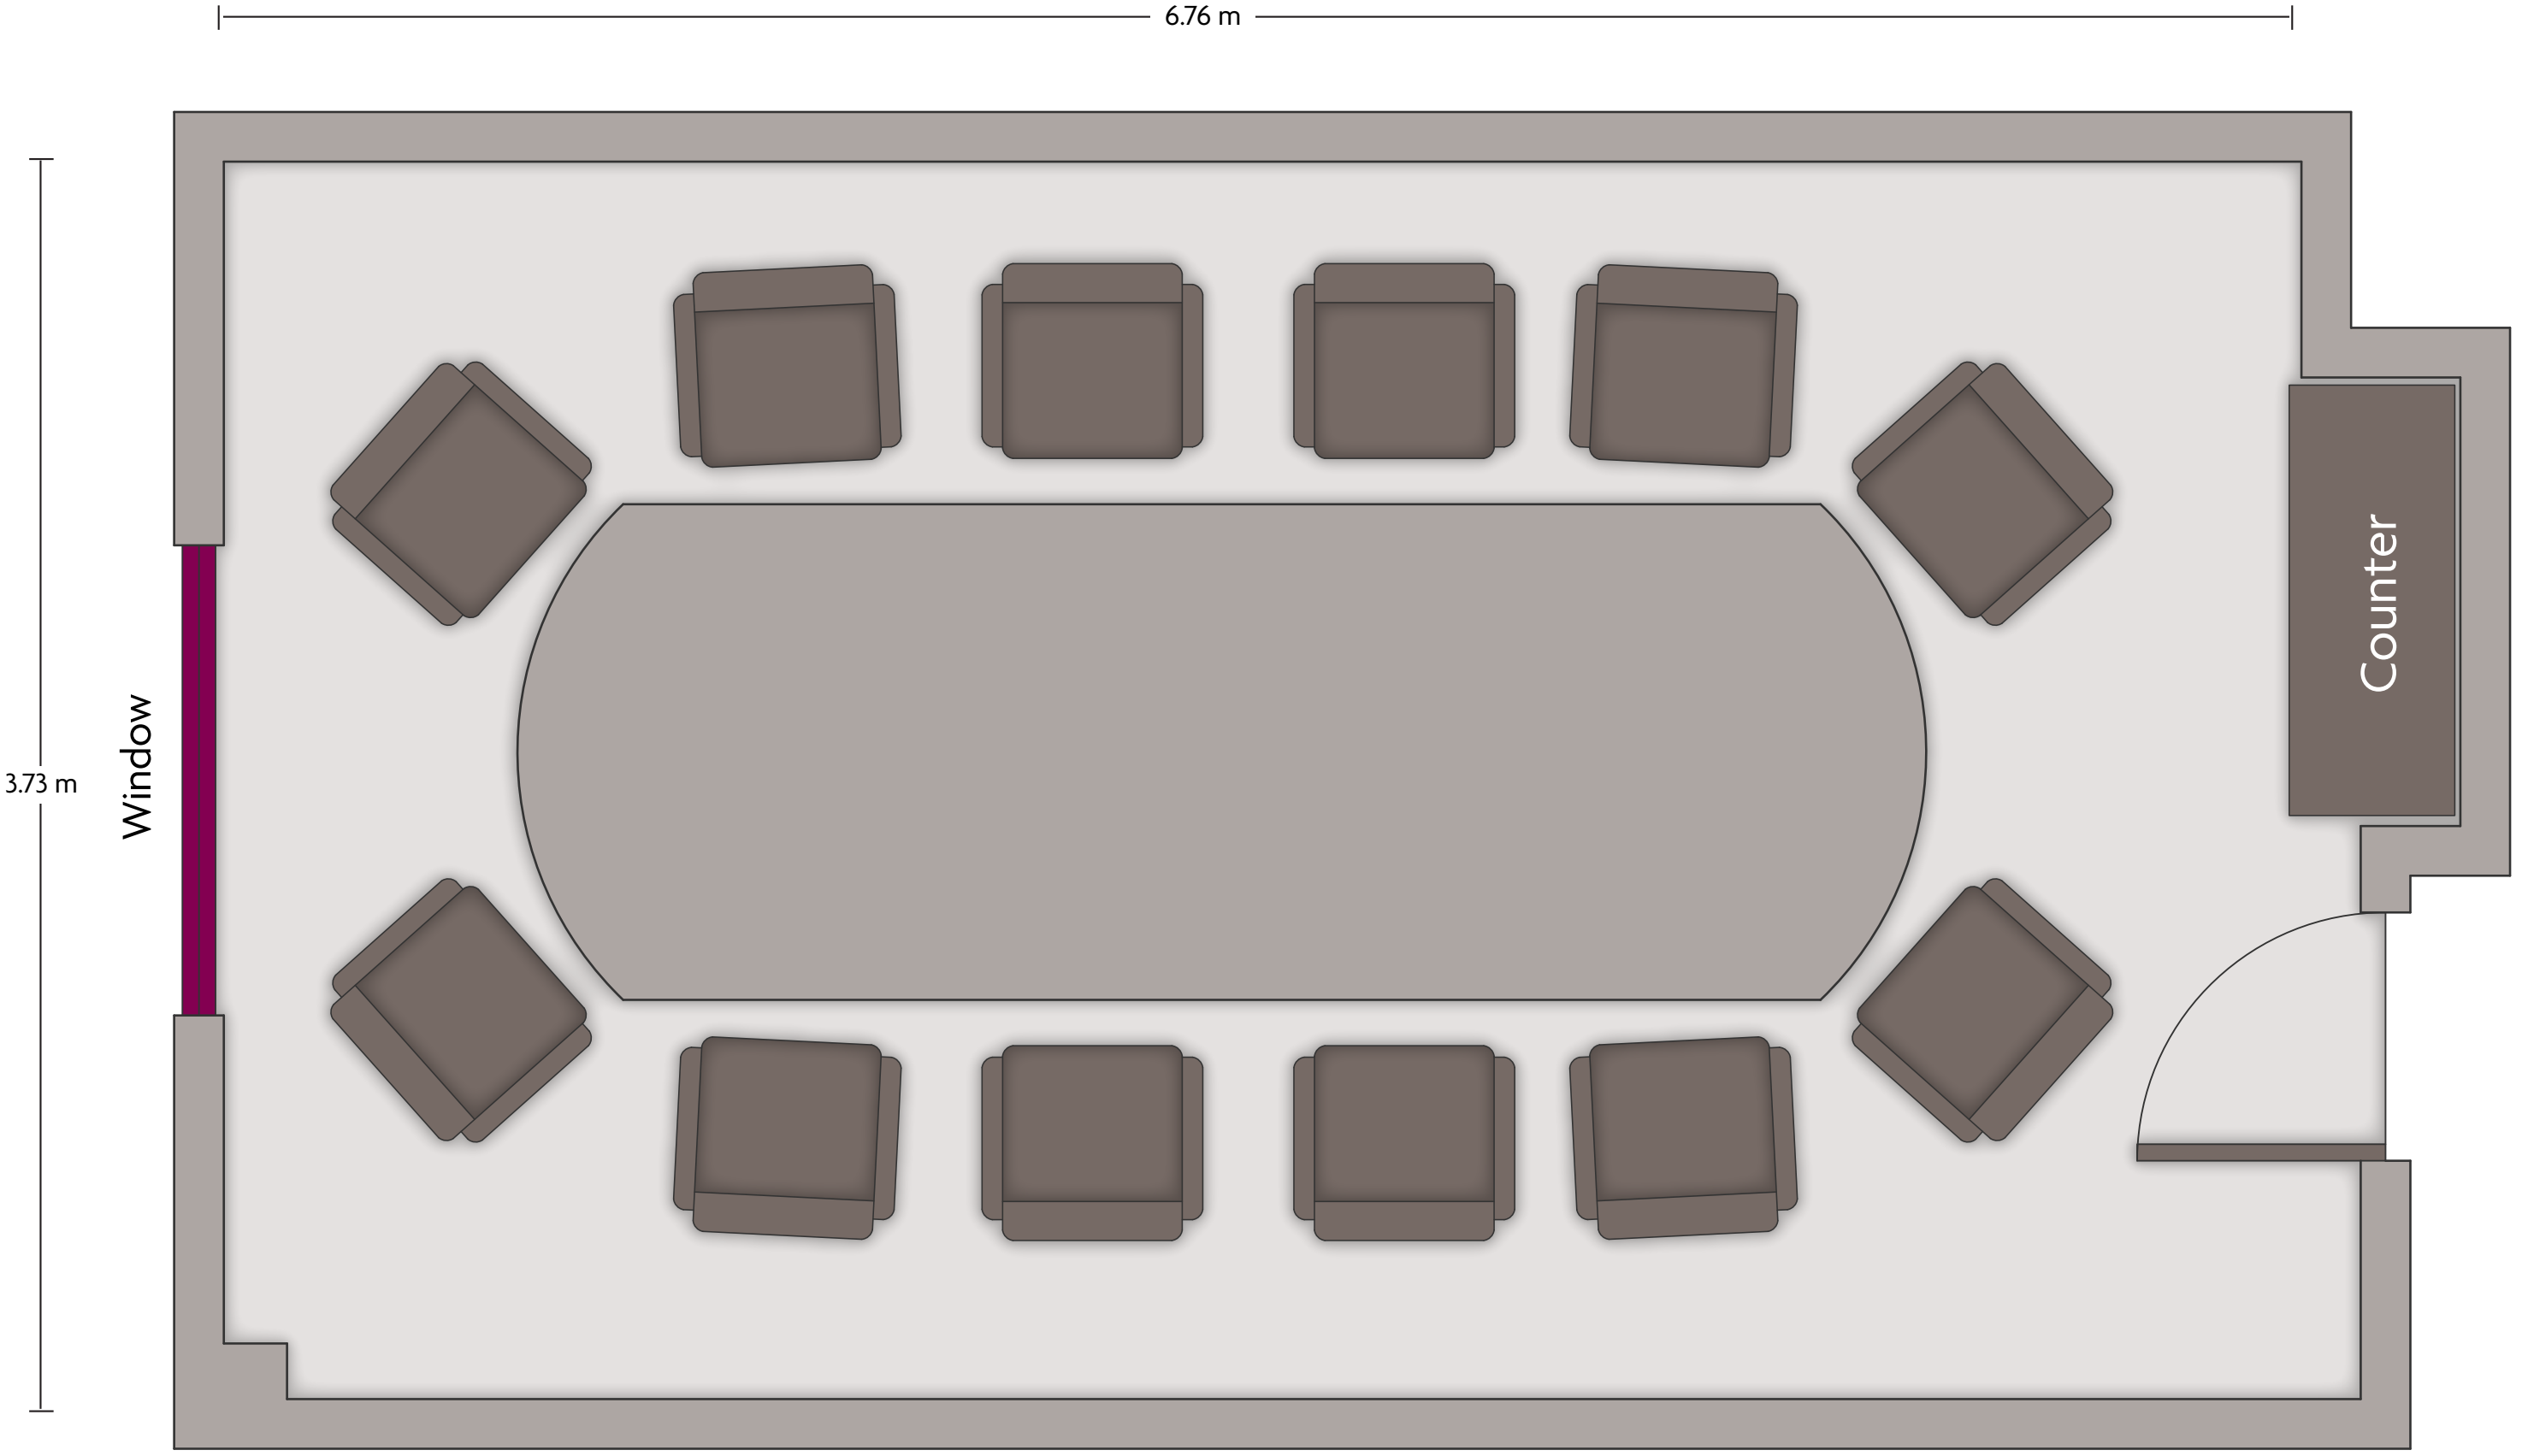

# Crowne Plaza® Liverpool City Centre - Brunswick Suite

LENGTH: 7.5 m    WIDTH: 6.8 m    HEIGHT: 2.4 m    TOTAL SQUARE METERS: 47.1 m<sup>2</sup>    MAXIMUM CAPACITY: 34    POWER OUTLETS: 4

St. Nicholas Place, Princes Dock, Pier Head, Liverpool, L3 1QW, UK | 44 (0) 151 243 8000

\*Multiple layout options available for this space.

# Crowne Plaza® Liverpool City Centre - HMS Liverpool Boardroom

LENGTH: 6.8 m    WIDTH: 3.73 m    HEIGHT: 2.4 m    TOTAL SQUARE METERS: 24.4 m<sup>2</sup>    MAXIMUM CAPACITY: 12    POWER OUTLETS: 2

St. Nicholas Place, Princes Dock, Pier Head, Liverpool, L3 1QW, UK | 44 (0) 151 243 8000

# Crowne Plaza® Liverpool City Centre - Conference Cafe

LENGTH: 9.7 m    WIDTH: 9.0 m    HEIGHT: 2.4 m    TOTAL SQUARE METERS: 55.1 m<sup>2</sup>    MAXIMUM CAPACITY: 34    POWER OUTLETS: 2

St. Nicholas Place, Princes Dock, Pier Head, Liverpool, L3 1QW, UK | 44 (0) 151 243 8000