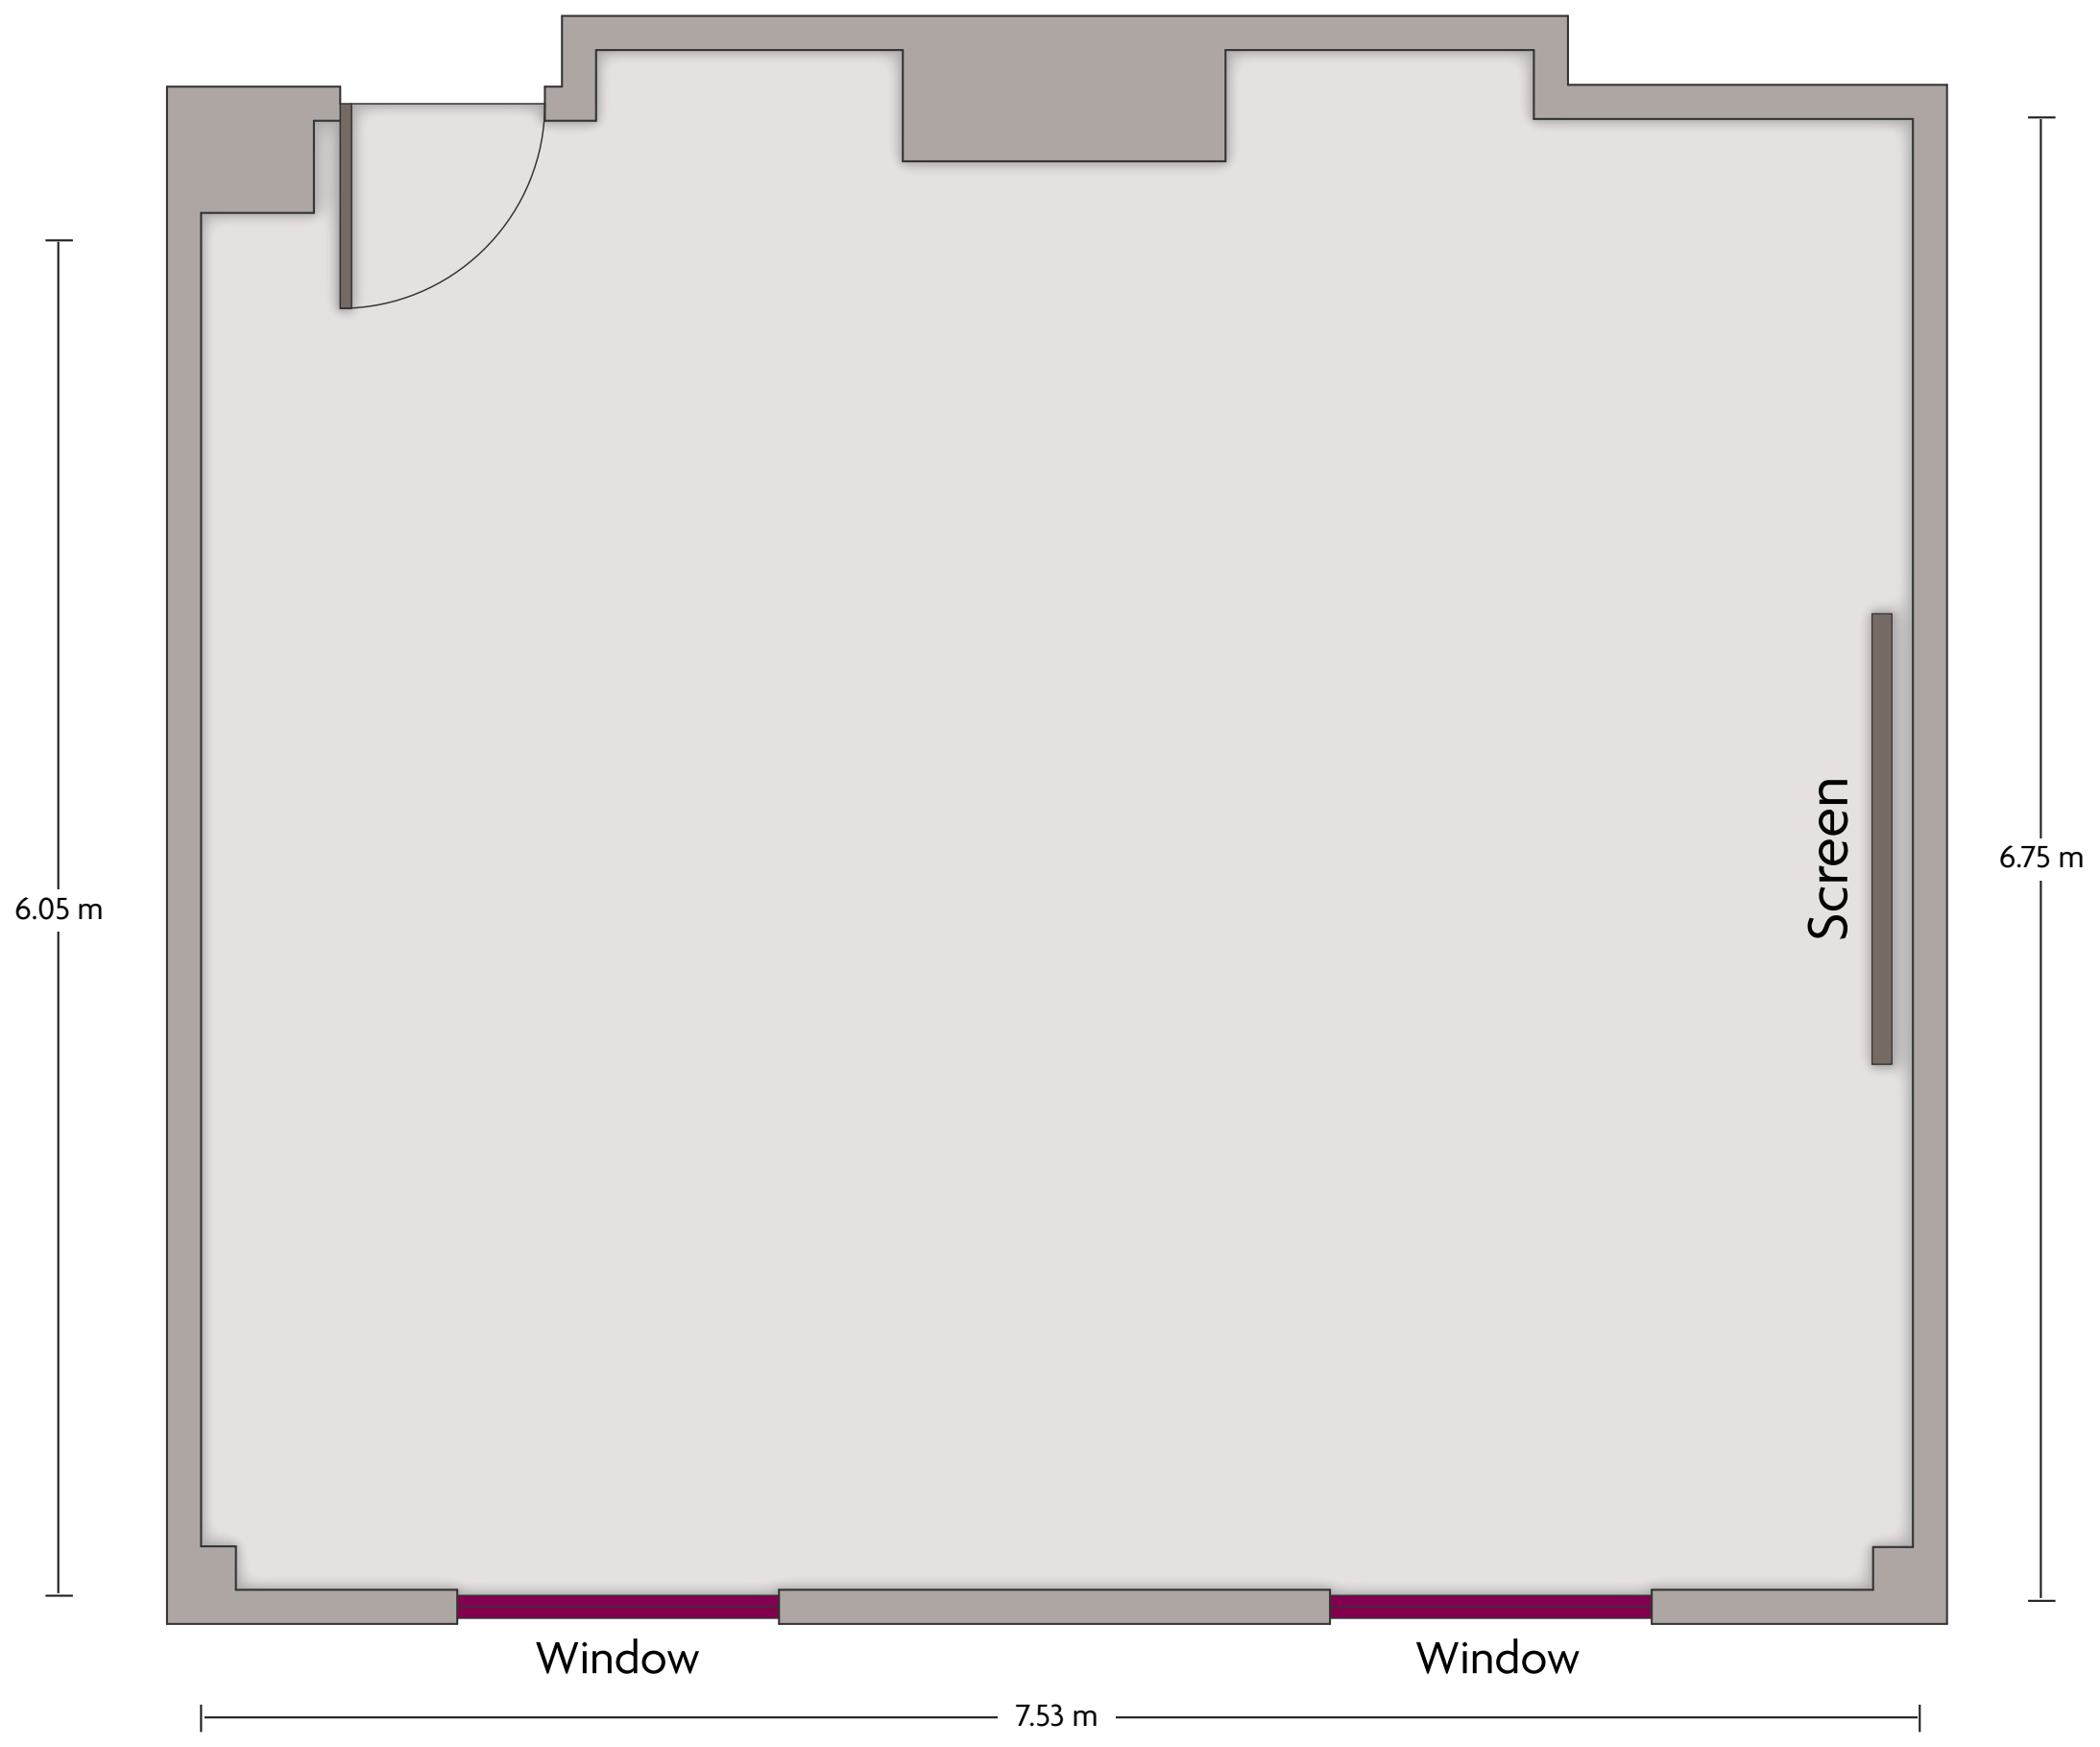

# Crowne Plaza® Liverpool City Centre - Salisbury Suite

LENGTH: 7.5 m    WIDTH: 6.8 m    HEIGHT: 2.4 m    TOTAL SQUARE METERS: 49.0 m<sup>2</sup>    MAXIMUM CAPACITY: 34    POWER OUTLETS: 5

St. Nicholas Place, Princes Dock, Pier Head, Liverpool, L3 1QW, UK | 44 (0) 151 243 8000

# Crowne Plaza® Liverpool City Centre - Canada Suite

LENGTH: 7.5 m    WIDTH: 6.8 m    HEIGHT: 2.4 m    TOTAL SQUARE METERS: 49 m<sup>2</sup>    MAXIMUM CAPACITY: 34    POWER OUTLETS: 4

St. Nicholas Place, Princes Dock, Pier Head, Liverpool, L3 1QW, UK | 44 (0) 151 243 8000

# Crowne Plaza® Liverpool City Centre - Brunswick Suite

LENGTH: 7.5 m    WIDTH: 6.8 m    HEIGHT: 2.4 m    TOTAL SQUARE METERS: 47.1 m<sup>2</sup>    MAXIMUM CAPACITY: 34    POWER OUTLETS: 4

St. Nicholas Place, Princes Dock, Pier Head, Liverpool, L3 1QW, UK | 44 (0) 151 243 8000

# Crowne Plaza® Liverpool City Centre - Conference Cafe

LENGTH: 9.7 m    WIDTH: 9.0 m    HEIGHT: 2.4 m    TOTAL SQUARE METERS: 55.1 m<sup>2</sup>    MAXIMUM CAPACITY: 34    POWER OUTLETS: 2

St. Nicholas Place, Princes Dock, Pier Head, Liverpool, L3 1QW, UK | 44 (0) 151 243 8000