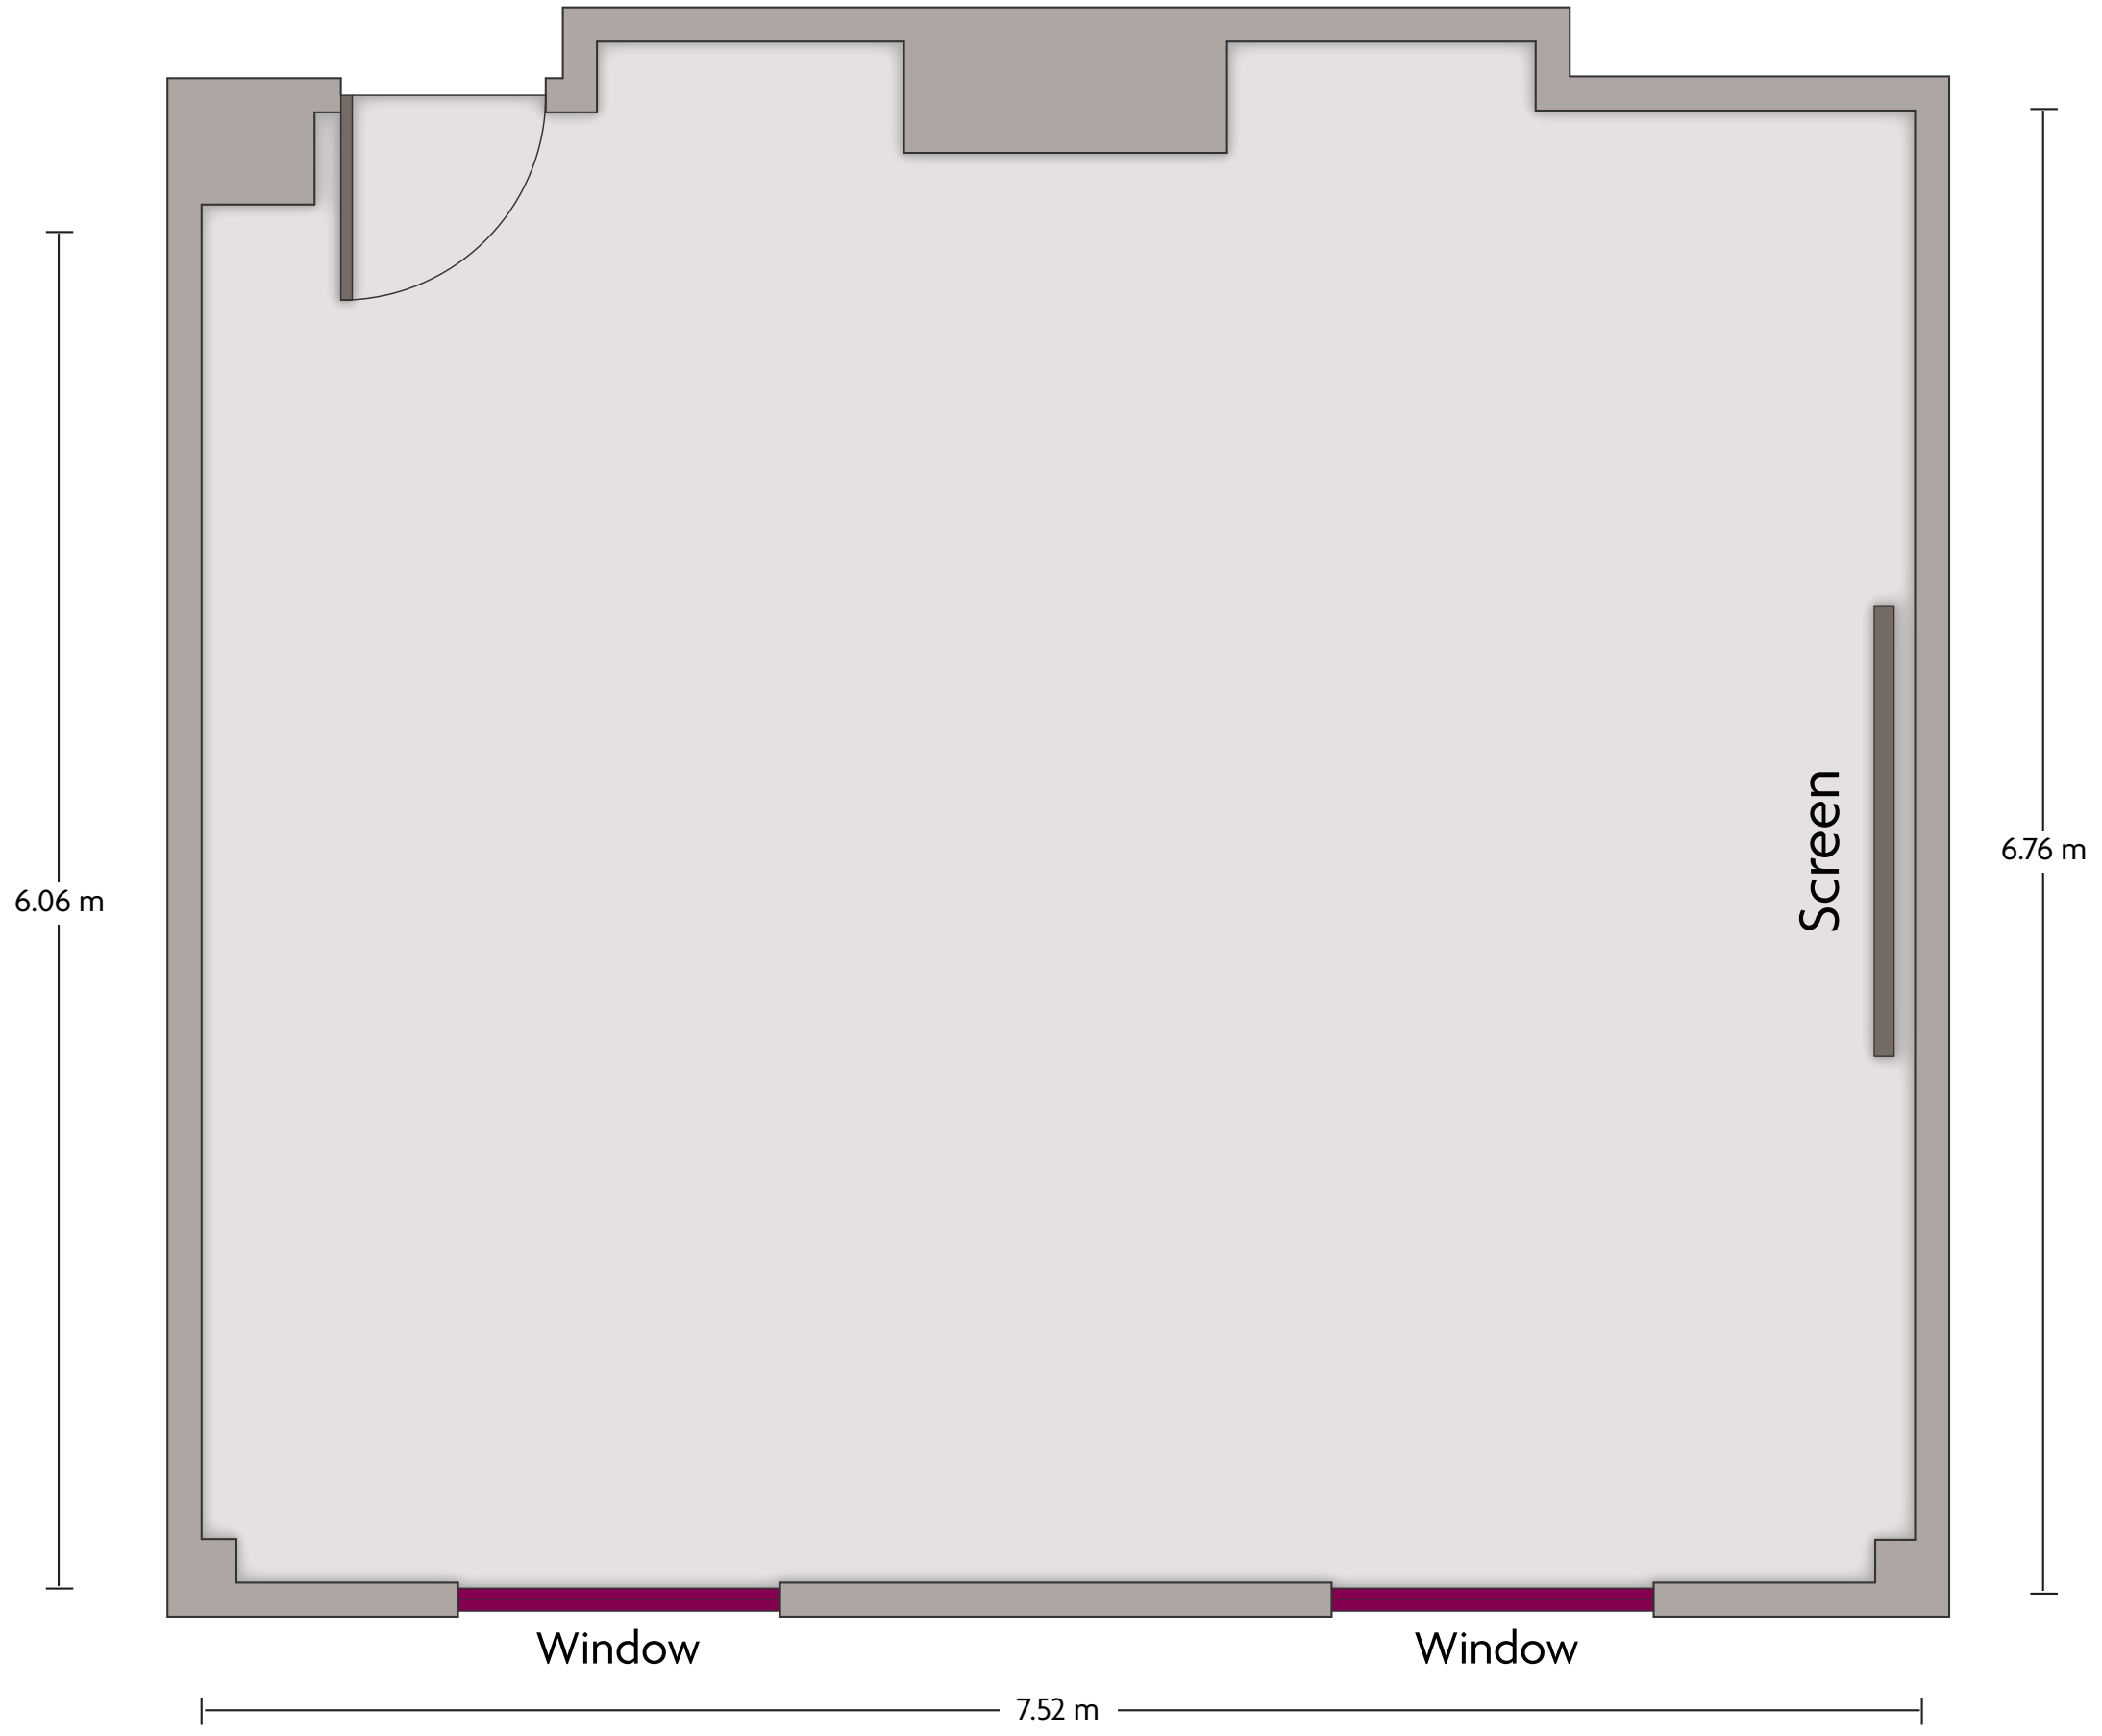

# Crowne Plaza® Liverpool City Centre - Salisbury Suite

LENGTH: 7.5 m    WIDTH: 6.8 m    HEIGHT: 2.4 m    TOTAL SQUARE METERS: 49.0 m<sup>2</sup>    MAXIMUM CAPACITY: 34    POWER OUTLETS: 5

St. Nicholas Place, Princes Dock, Pier Head, Liverpool, L3 1QW, UK | 44 (0) 151 243 8000

# Crowne Plaza® Liverpool City Centre - Canada Suite

LENGTH: 7.5 m    WIDTH: 6.8 m    HEIGHT: 2.4 m    TOTAL SQUARE METERS: 49 m<sup>2</sup>    MAXIMUM CAPACITY: 34    POWER OUTLETS: 4

St. Nicholas Place, Princes Dock, Pier Head, Liverpool, L3 1QW, UK | 44 (0) 151 243 8000

# Crowne Plaza® Liverpool City Centre - Brunswick Suite

LENGTH: 7.5 m    WIDTH: 6.8 m    HEIGHT: 2.4 m    TOTAL SQUARE METERS: 47.1 m<sup>2</sup>    MAXIMUM CAPACITY: 34    POWER OUTLETS: 4

St. Nicholas Place, Princes Dock, Pier Head, Liverpool, L3 1QW, UK | 44 (0) 151 243 8000

# Crowne Plaza® Liverpool City Centre - Conference Cafe

LENGTH: 9.7 m    WIDTH: 9.0 m    HEIGHT: 2.4 m    TOTAL SQUARE METERS: 55.1 m<sup>2</sup>    MAXIMUM CAPACITY: 34    POWER OUTLETS: 2

St. Nicholas Place, Princes Dock, Pier Head, Liverpool, L3 1QW, UK | 44 (0) 151 243 8000